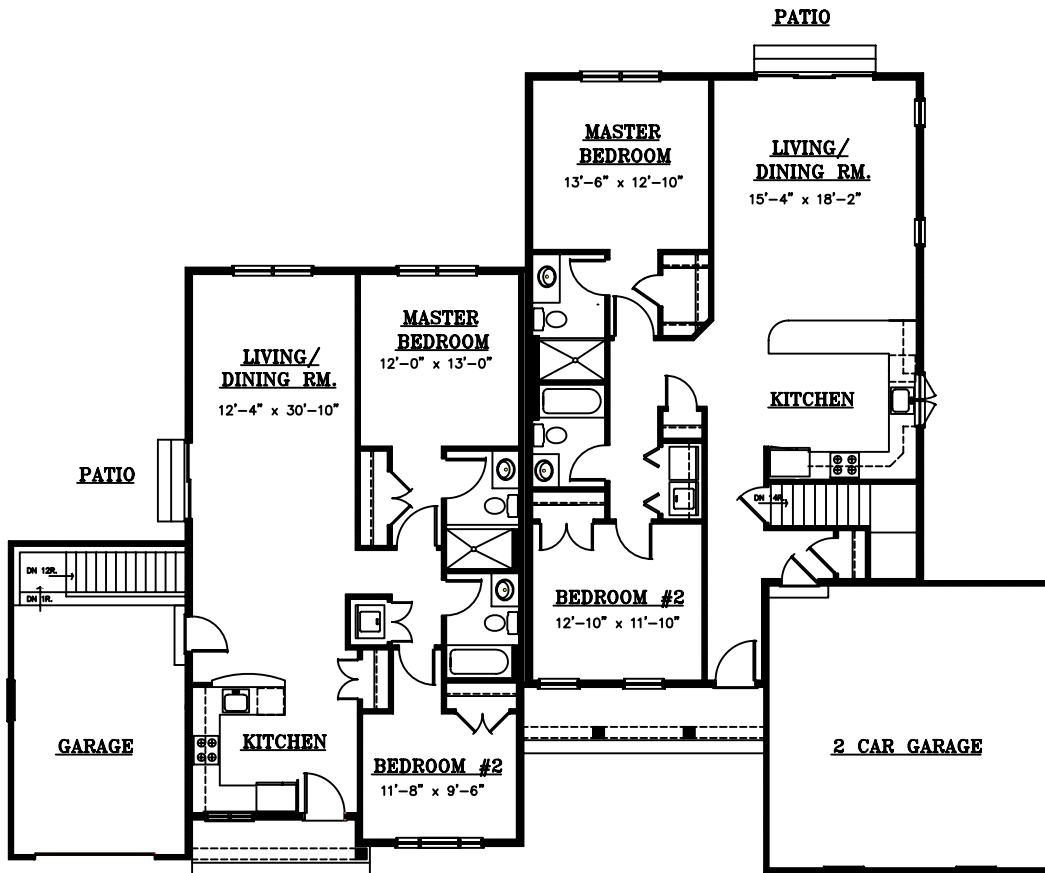

TOWN HOME

ARLINGTON | ARDMORE

FIRST FLOOR PLAN

FIRST FLOOR = 1080 SF

FIRST FLOOR PLAN

FIRST FLOOR = 1300 SF