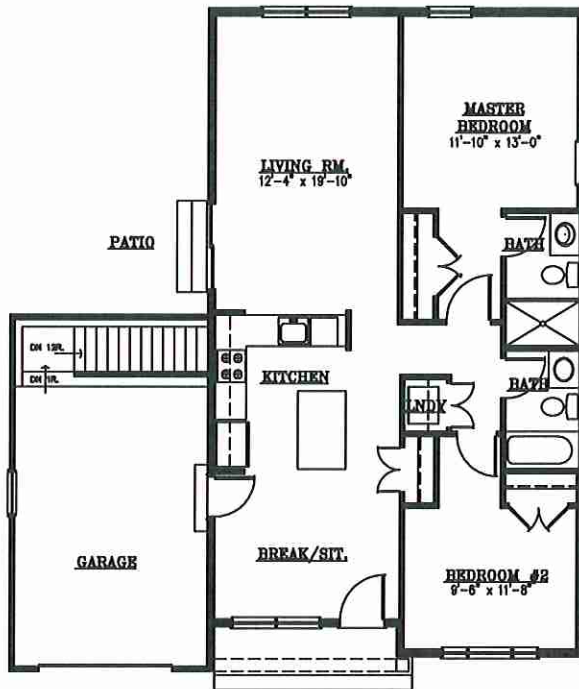

ARLINGTON

FIRST FLOOR PLAN
FIRST FLOOR = 1080 SF