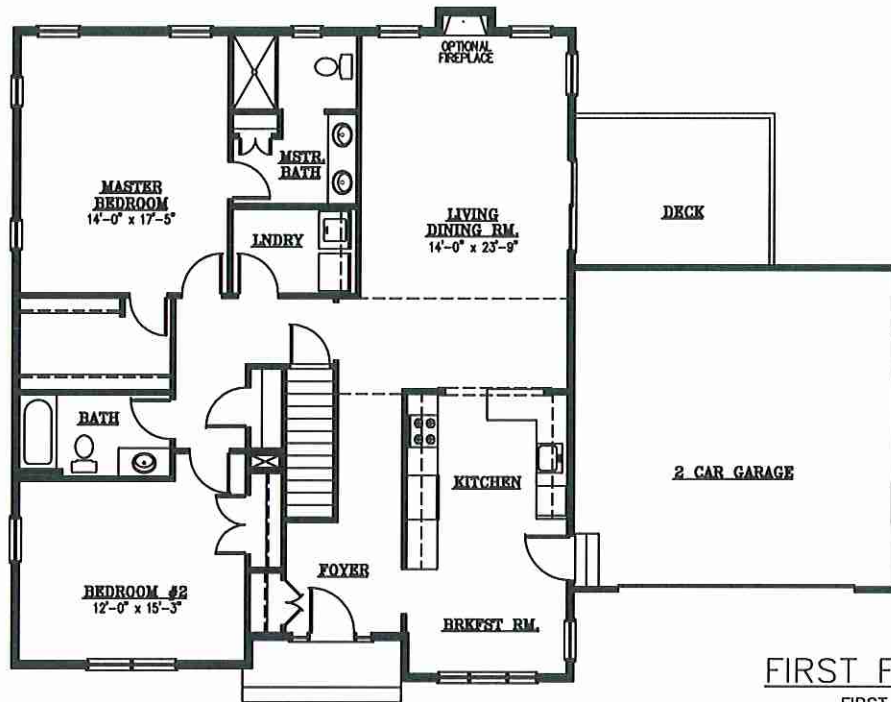

BERKELEY

FIRST FLOOR PLAN
FIRST FLOOR = 1631 SF