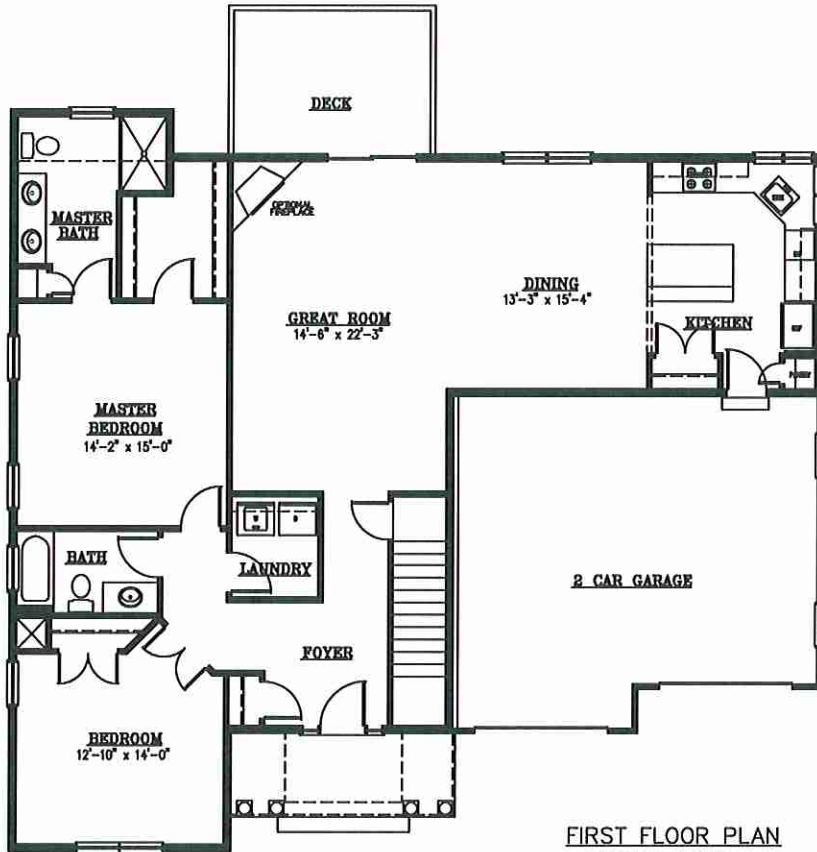

DARTMOUTH

FIRST FLOOR PLAN
FIRST FLOOR = 1732 SF