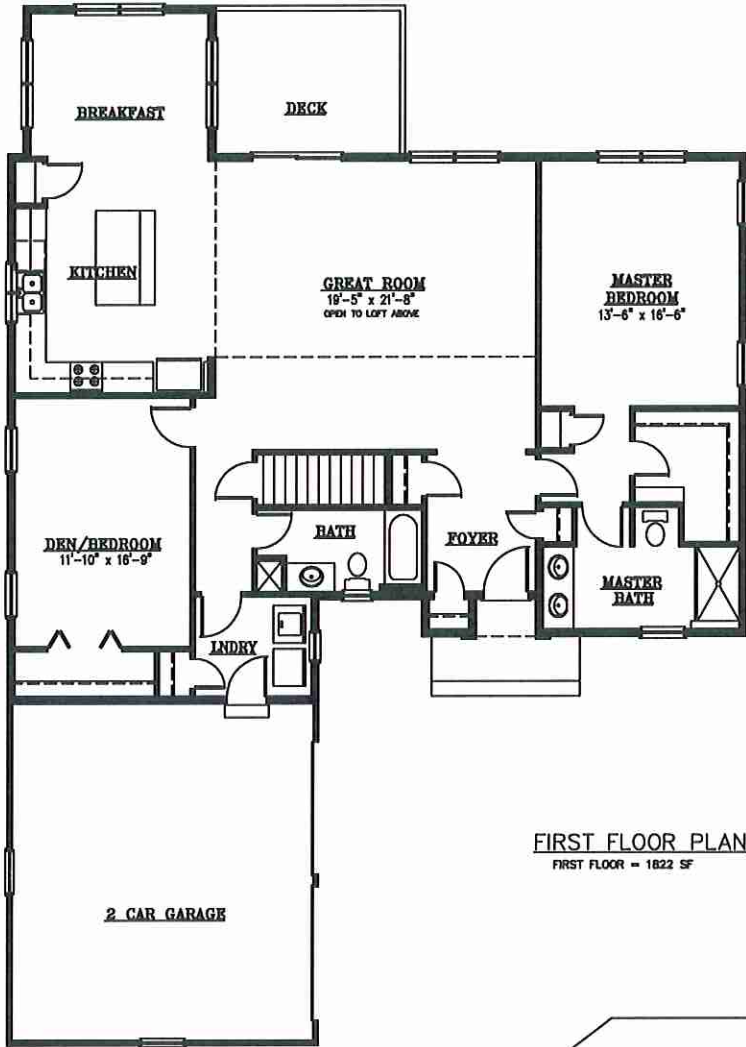

EXETER

FIRST FLOOR PLAN
FIRST FLOOR = 1822 SF