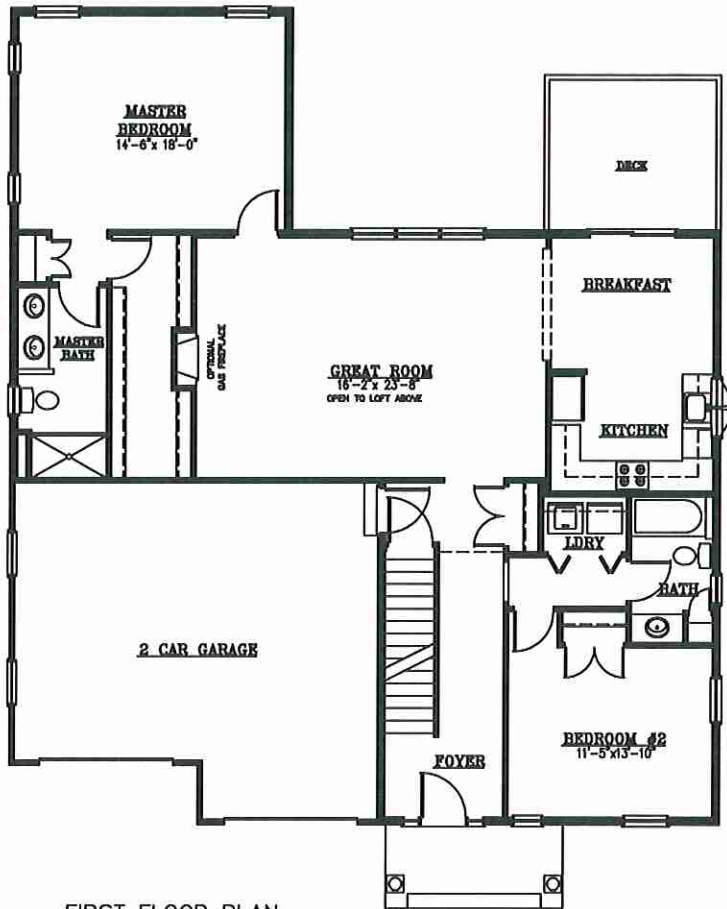

FAIRFIELD II

FIRST FLOOR PLAN

FIRST FLOOR = 1818 SF
 SECOND FLOOR = 620 SF
 TOTAL = 2238 SF