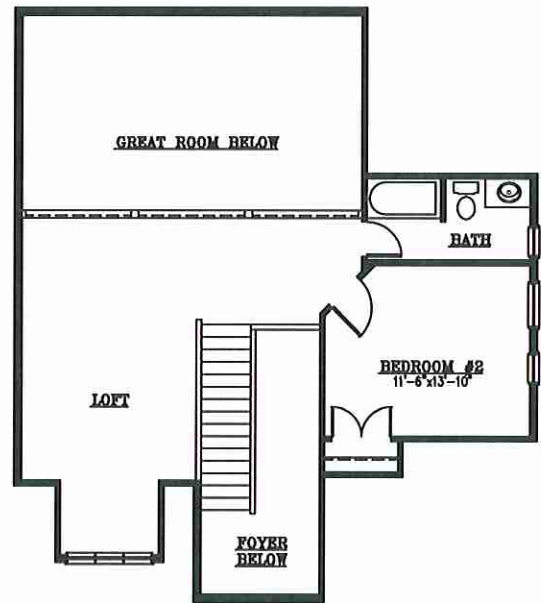

FAIRFIELD II

FIRST FLOOR PLAN

FIRST FLOOR = 1818 SF
 SECOND FLOOR = 620 SF
 TOTAL = 2238 SF