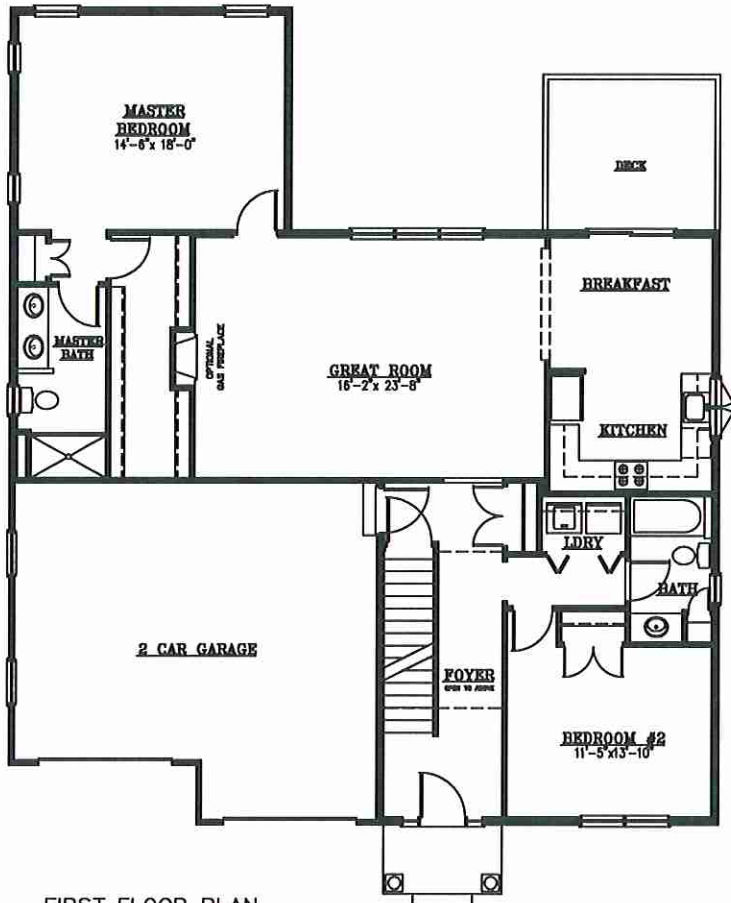

FAIRFIELD III

FIRST FLOOR PLAN

FIRST FLOOR = 1818 SF
 SECOND FLOOR = 775 SF
 TOTAL = 2383 SF

SECOND FLOOR PLAN